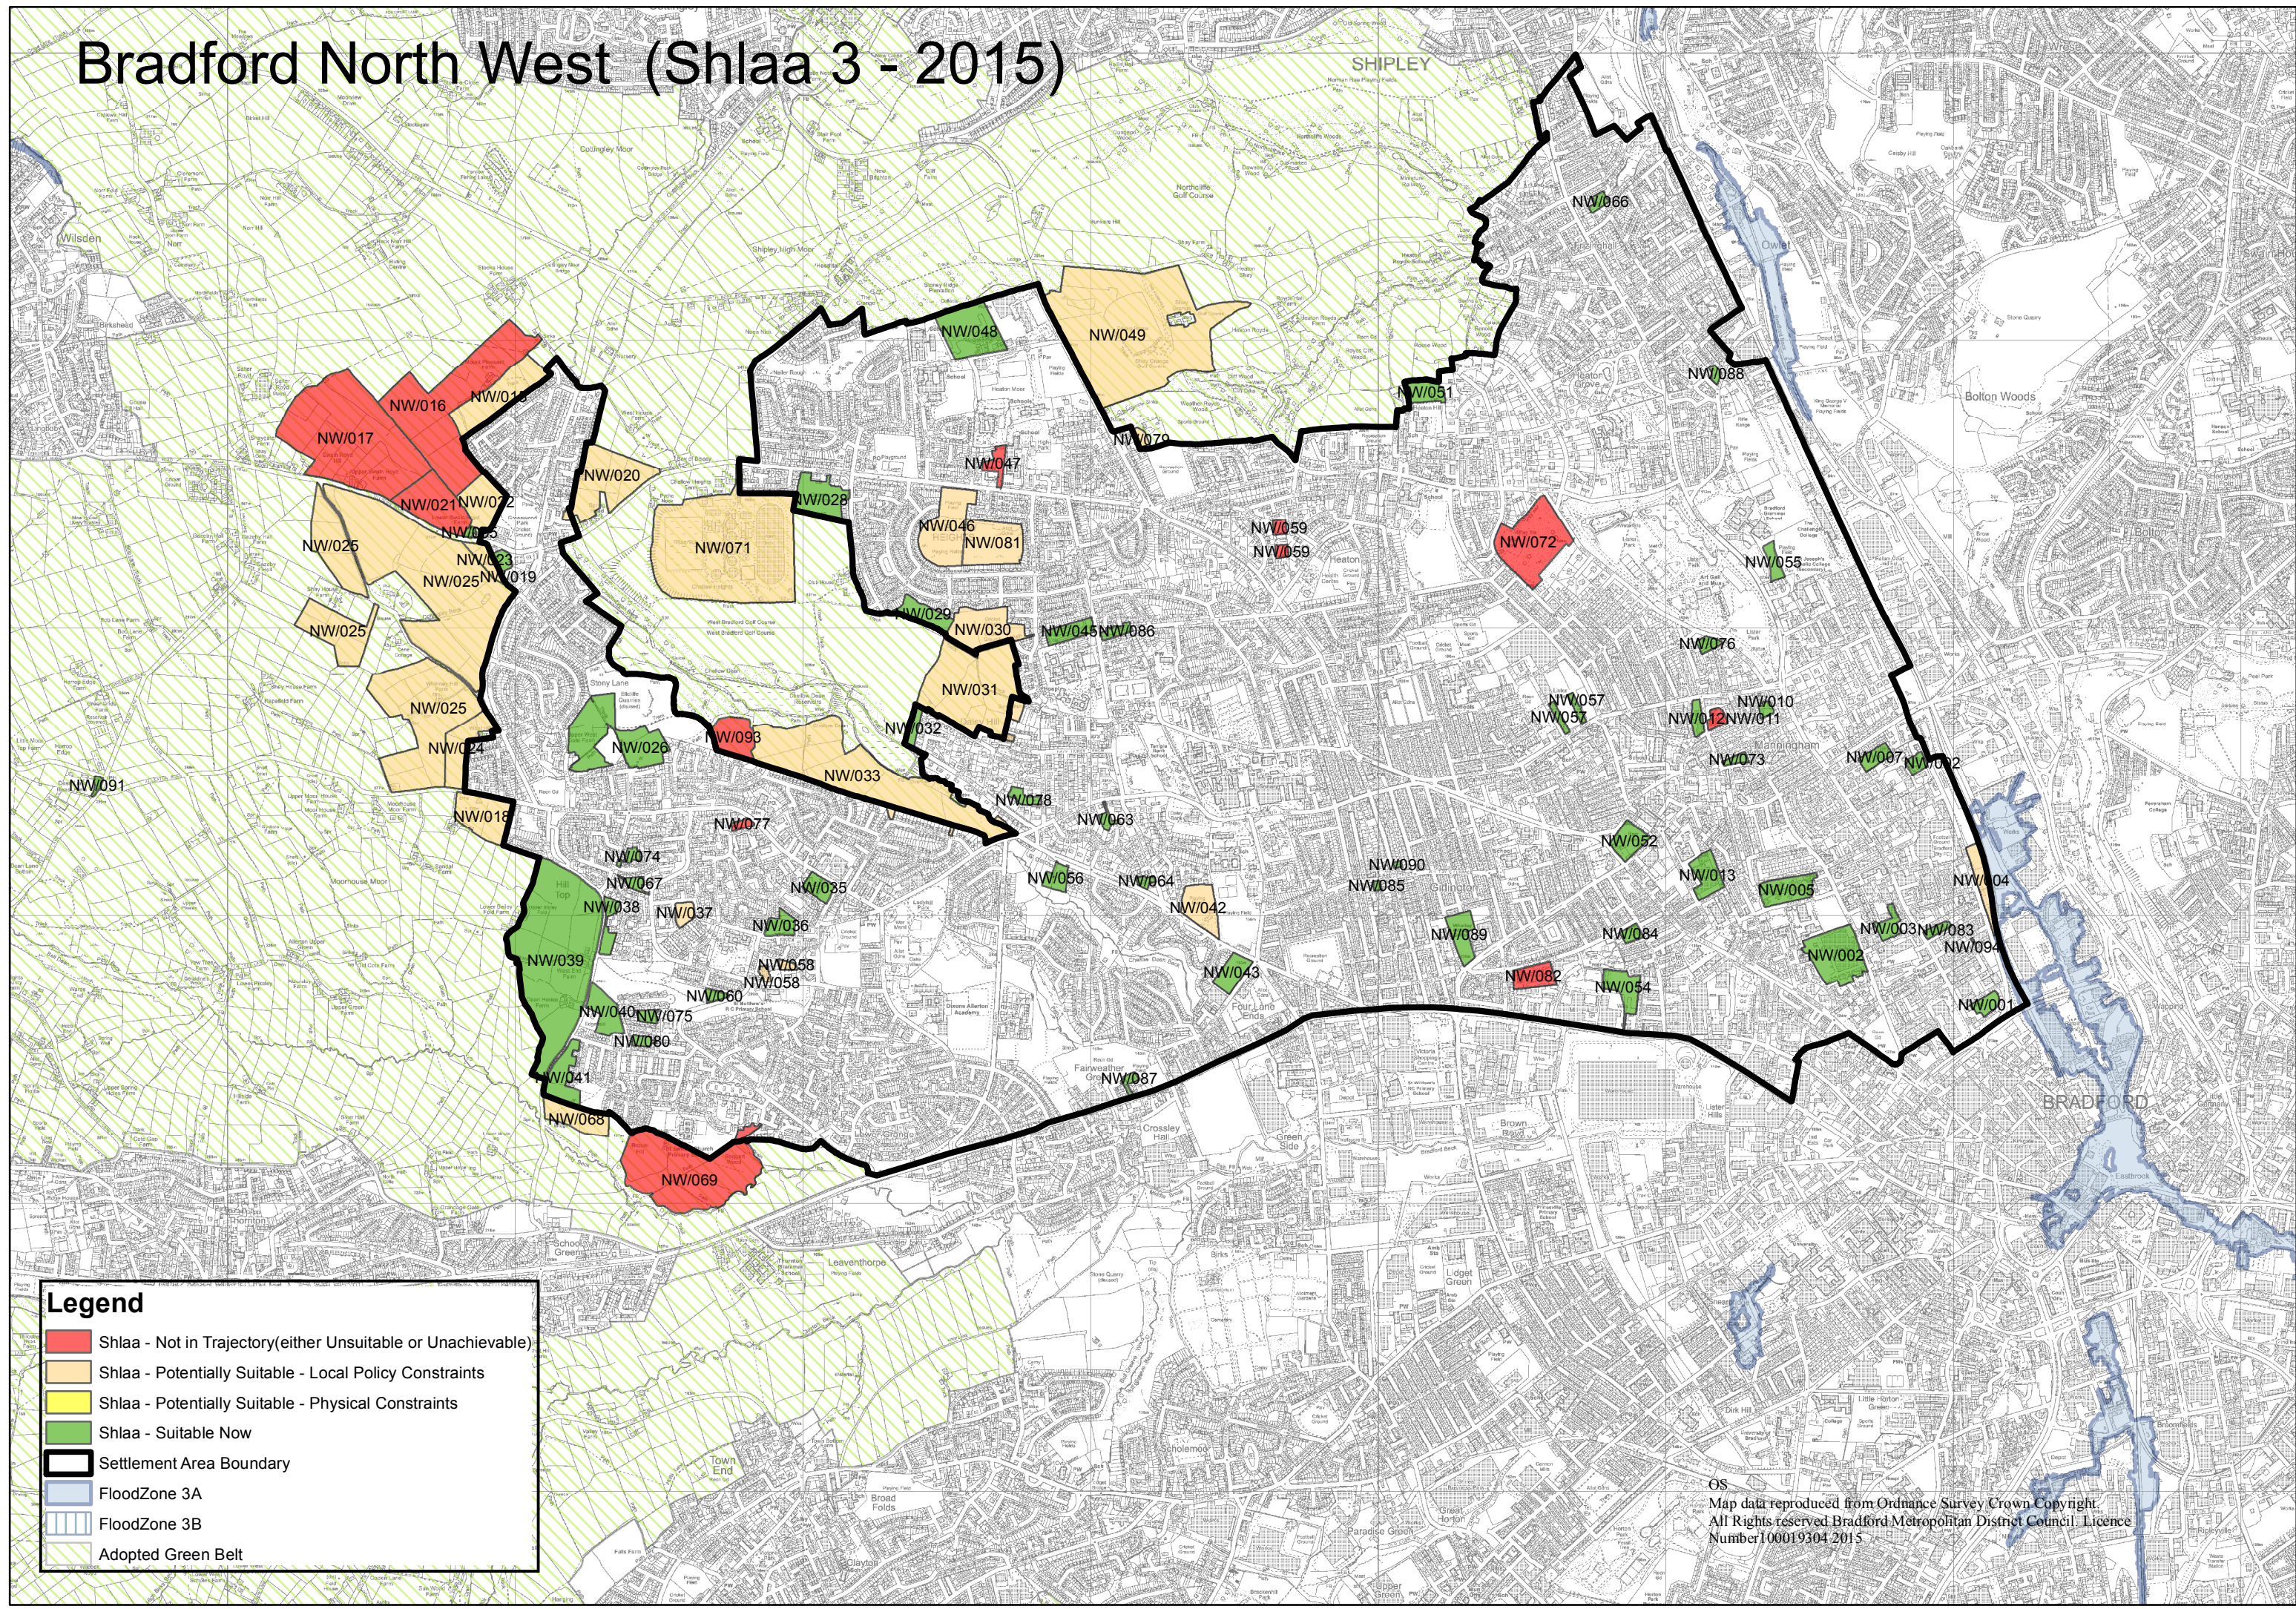

Bradford North West (Shlaa 3 - 2015)

Legend

- Shlaa - Not in Trajectory(either Unsuitable or Unachievable)
- Shlaa - Potentially Suitable - Local Policy Constraints
- Shlaa - Potentially Suitable - Physical Constraints
- Shlaa - Suitable Now
- Settlement Area Boundary
- FloodZone 3A
- FloodZone 3B
- Adopted Green Belt

OS
 Map data reproduced from Ordnance Survey Crown Copyright.
 All Rights reserved Bradford Metropolitan District Council. Licence
 Number 100019304.2015